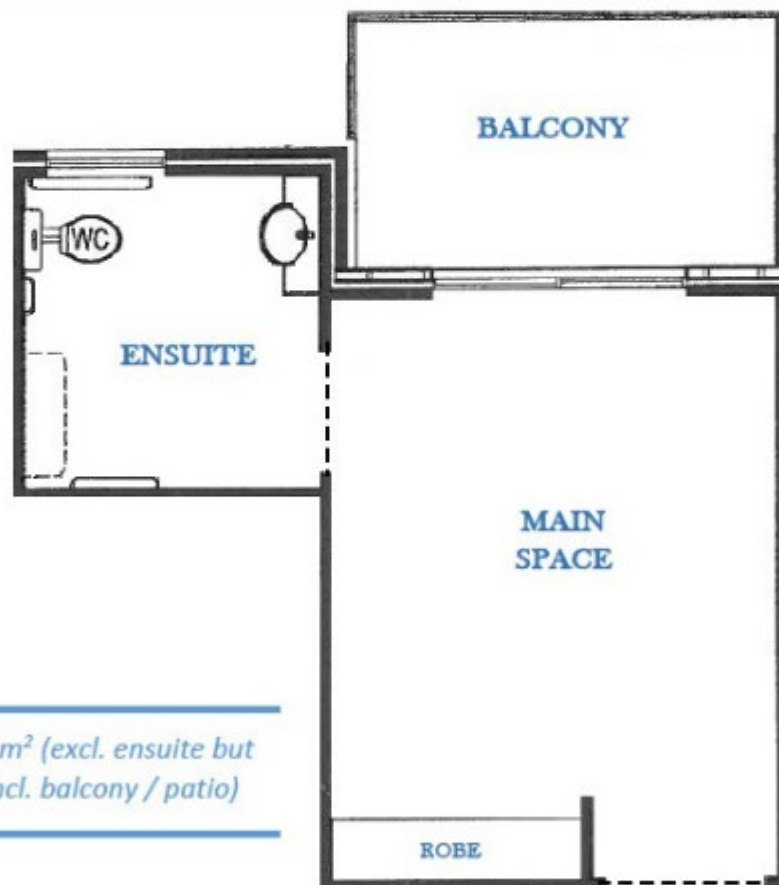

Joseph Banks
Aged Care Facility
Diamond Room

NB: This is an example of a Diamond Room. Layout will differ from room to room, but all Diamond rooms have a balcony / patio in addition to the built-in robe and ensuite.

*21m² (excl. ensuite but
incl. balcony / patio)*